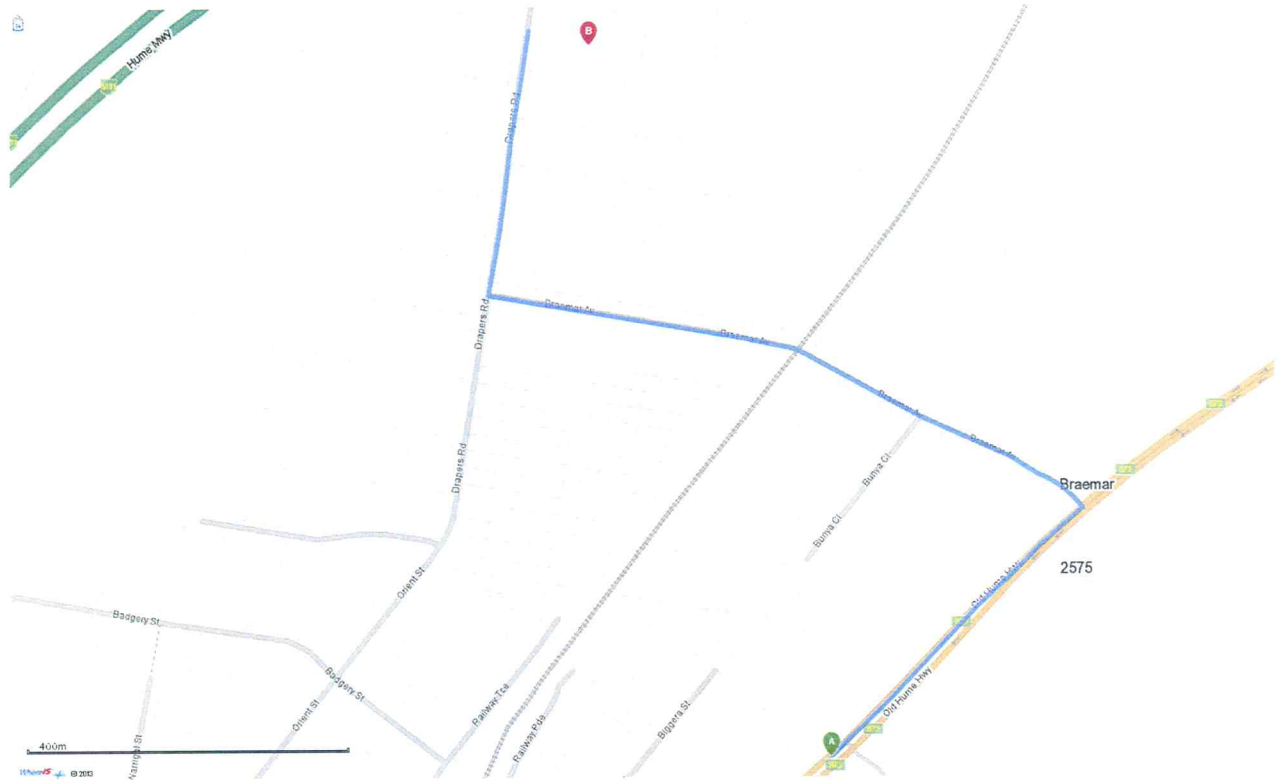

Directions from **Old Hume Hwy, Braemar, NSW** to **19 Drapers Rd, Braemar, NSW**

Distance: 1.6 km Duration: 3 min

A Old Hume Hwy, Braemar, NSW

 Continue on Old Hume Hwy, Braemar - proceed Northeast
436 m

 Turn left onto Braemar Av, Braemar
798 m

 Turn right onto Drapers Rd, Willow Vale
327 m

 Arrive at Drapers Rd, Braemar

B 19 Drapers Rd, Braemar, NSW