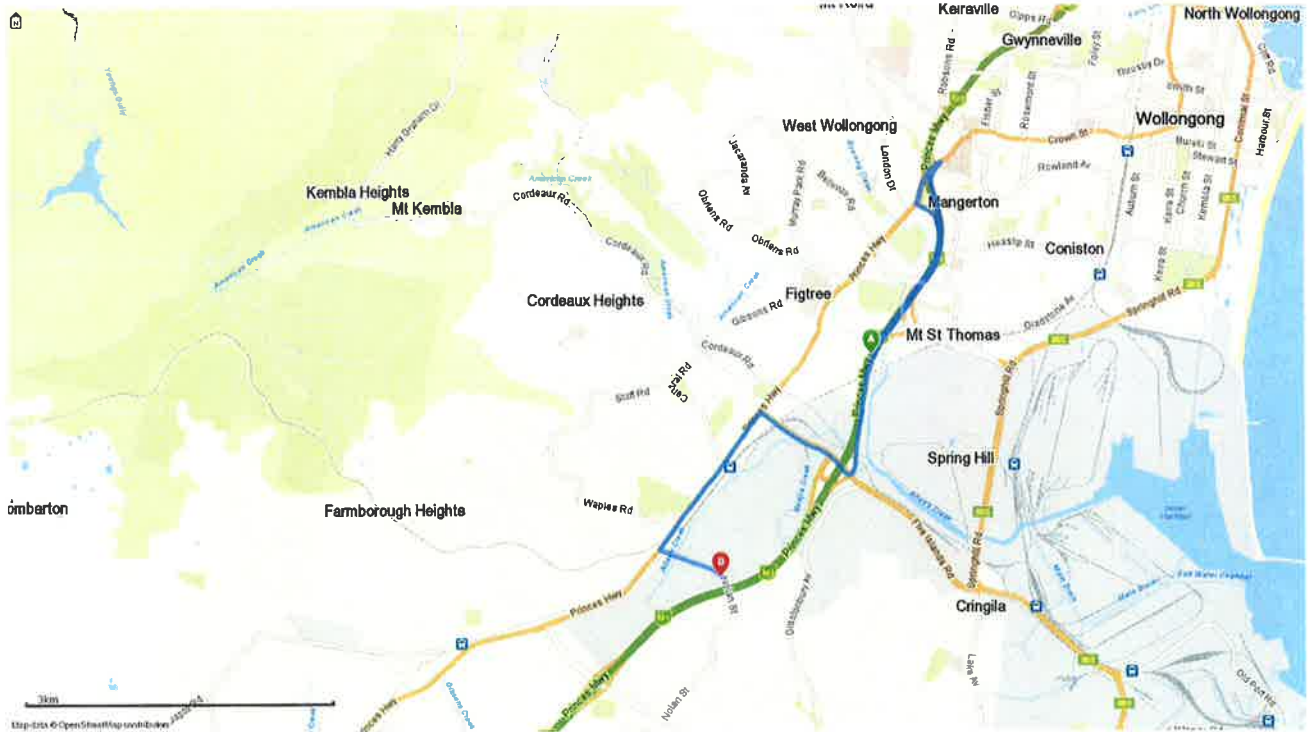

Directions from Princes Mwy, Spring Hill, NSW to 235 Nolan St, Unanderra, NSW

Distance: 9 km Duration: 10 min

Princes Mwy, Spring Hill, NSW

1.4 km

Continue on **Princes Mwy, Spring Hill** - proceed Northeast

347 m

Continue along **RAMP** toward **Princes Hwy, RAMP, West Wollongong**

91 m

Turn right onto **RAMP** toward **Princes Hwy, RAMP, Figtree**

411 m

Continue along **Princes Hwy, Figtree** after ramp

8 m

Turn right onto **Highway Av, West Wollongong**

Turn right onto **Princes Hwy, West Wollongong**

29 m

2.7 km

Continue along **RAMP** toward **Princes Mwy, West Wollongong**

452 m

Continue along **RAMP** toward **Five Islands Rd, RAMP, Figtree**

52 m

Continue along **RAMP** toward **Five Islands Rd, RAMP, Spring Hill**

195 m

Continue along **RAMP** toward **Five Islands Rd, RAMP, Unanderra**

1 km

Continue along **Five Islands Rd, Unanderra** after ramp

1.6 km

Veer left onto **Princes Hwy, Unanderra**

652 m

Turn left onto **Nolan St, Unanderra**