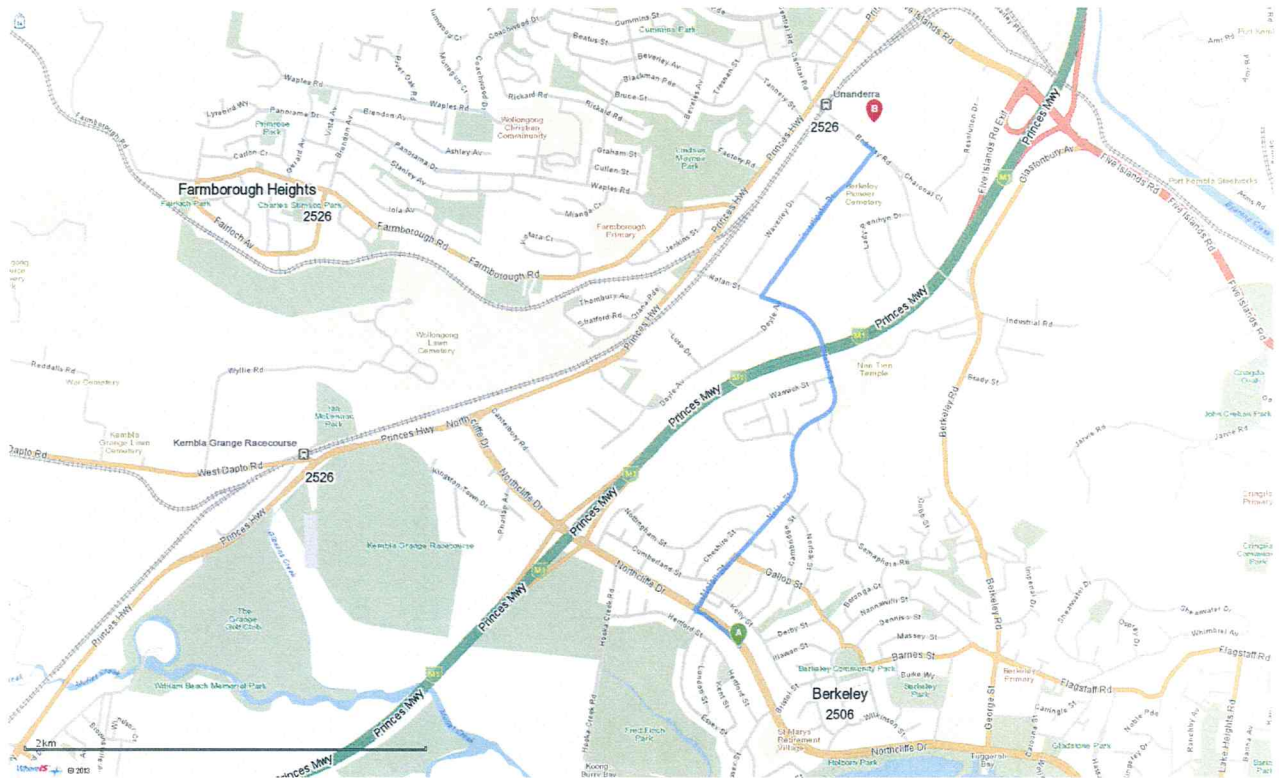

Directions from Northcliffe Dr, Berkeley, NSW to 245-247 Berkeley Rd, Unanderra, NSW

Distance: 3.3 km Duration: 7 min

Northcliffe Dr, Berkeley, NSW

312 m

Continue on Northcliffe Dr, Berkeley - proceed Northwest

2 km

At the roundabout take the 3rd exit onto Nolan St, Berkeley

907 m

Turn right onto Investigator Dr, Unanderra

64 m

Turn left onto Berkeley Rd, Unanderra

Arrive at Berkeley Rd, Unanderra

245-247 Berkeley Rd, Unanderra, NSW